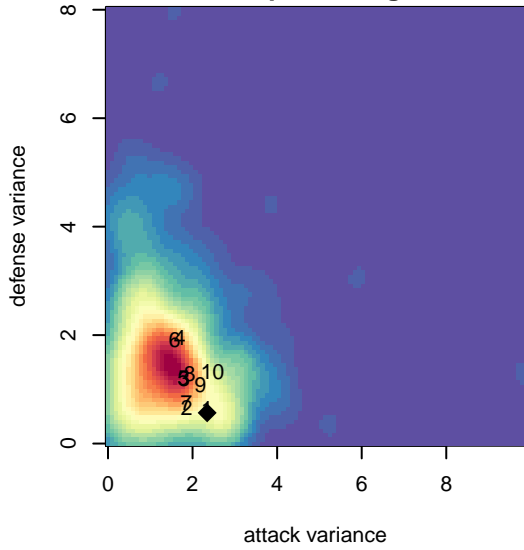

## Eastside FC White B97

Eastside FC  
 Preston, WA  
 B97 total strength=1728  
 attack=31.15 defense=19.99  
 fall league = RCL B97 Div 3

alt names used:  
 EASTSIDE FC 97 WHITE (WA)  
 Eastside FC B97 White B  
 EASTSIDE FCB97 WHITE  
 Eastside FC B97 White B  
 EASTSIDE FC 97 WHITE (WA)

Venues played:  
 2014 Showcase of Champions U16 Blue  
 2014 Nike Crossfire Challenge Silver U17  
 2014 Mt Hood Challenge U17-19  
 2014 RCL B97 Div 3  
 2014 WYS Presidents Cup B97

**attack and defense variance (black dot)  
relative to other teams  
and top 10 in region**