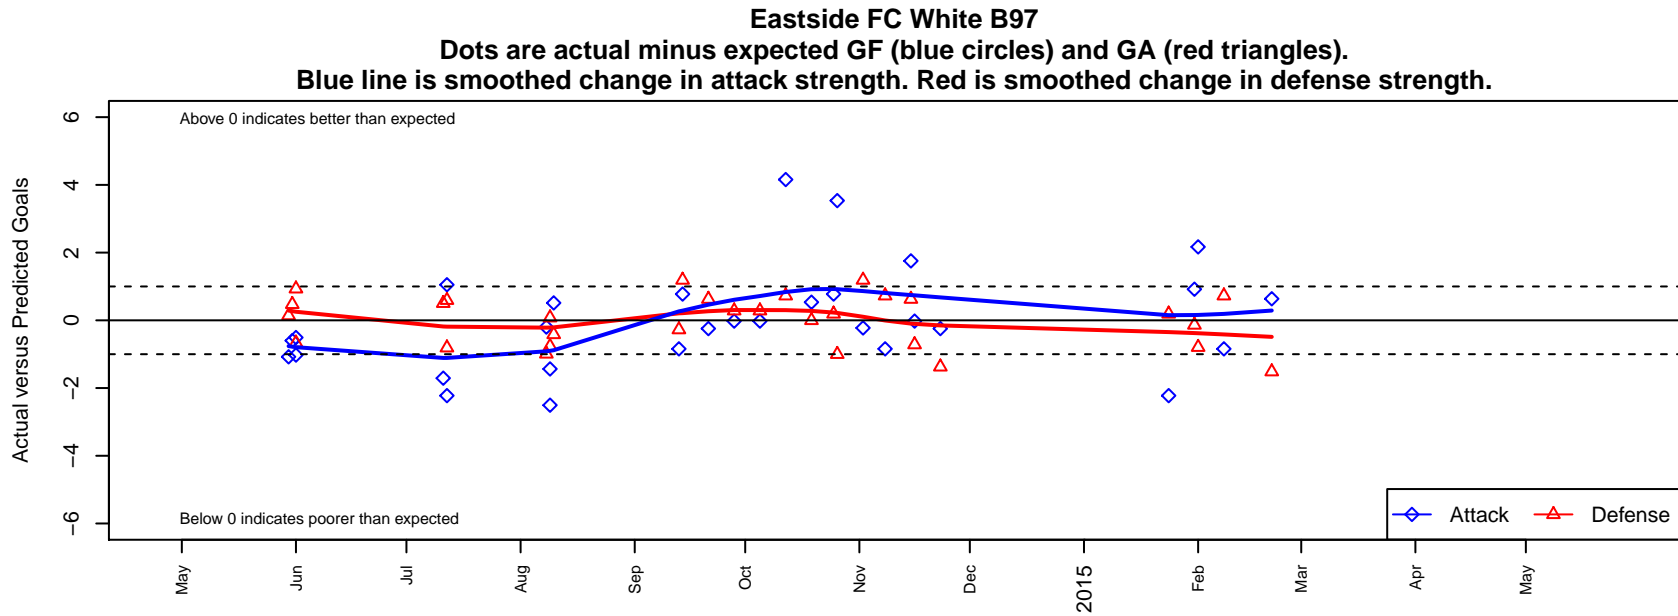

**attack and defense variance (black dot)
relative to other teams
and top 10 in region**

**attack and defense rating
relative to others at age
and all opponents in last 13 months**

Eastside FC White B97

Eastside FC
Preston, WA
B97 total strength=1728
attack=31.15 defense=19.99
fall league = RCL B97 Div 3

alt names used:
EASTSIDE FC 97 WHITE (WA)
Eastside FC B97 White B
EASTSIDE FCB97 WHITE
Eastside FC B97 White B
EASTSIDE FC 97 WHITE (WA)

Venues played:
2014 Showcase of Champions U16 Blue
2014 Nike Crossfire Challenge Silver U17
2014 Mt Hood Challenge U17-19
2014 RCL B97 Div 3
2014 WYS Presidents Cup B97