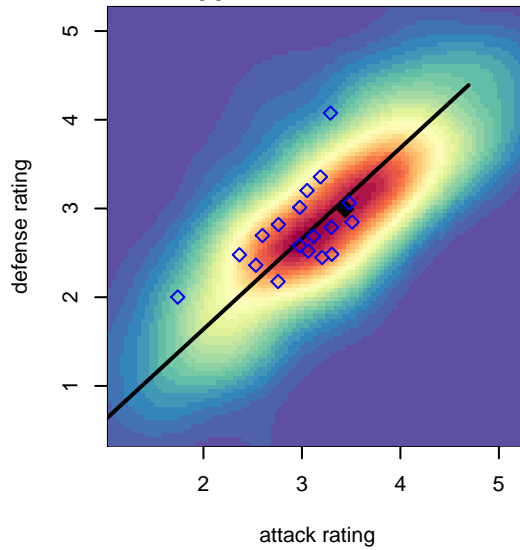

**attack and defense rating
relative to others at age
and all opponents in last 13 months**