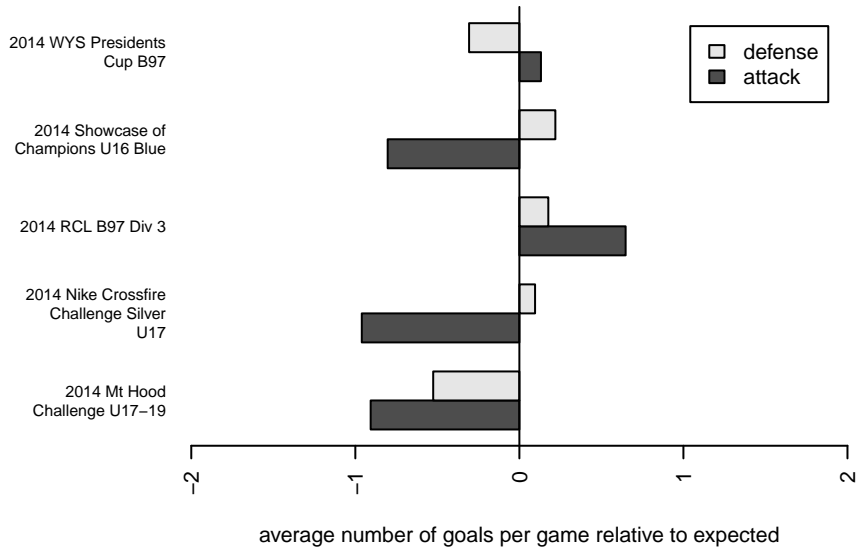

Performance relative to 13 month average