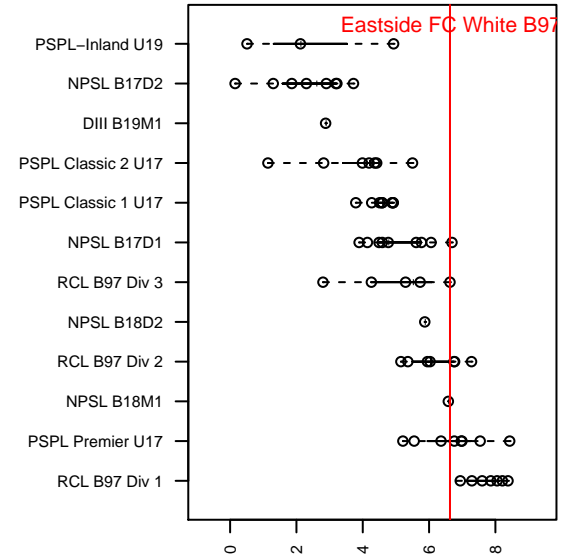

**attack and defense rating
relative to others at age
and all opponents in last 13 months**